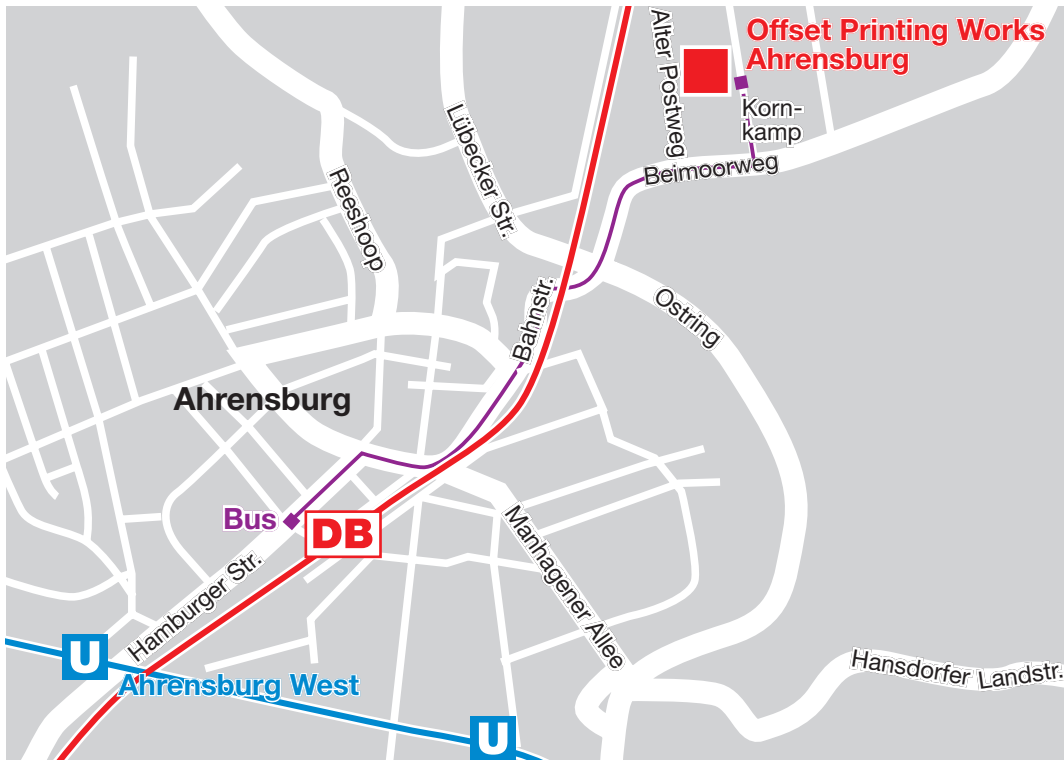

Axel Springer AG

Offset Printing Works in Ahrensburg
Kornkamp 11
22926 Ahrensburg

Transport links:

By rail

- Regional lines R10/R11 to Ahrensburg, then bus No. 169 to Kornkamp (Axel Springer)

By car

- From Hamburg Central Station / city centre:
 - Motorway A1 in the direction of Lübeck,
 - exit Ahrensburg.
- From Hamburg Airport:
 - Road B433 in the direction of Norderstedt and onto Ring 3, eastbound;
 - from Ring 3 to road B434 towards Bargteheide;
 - continue to Ahrensburg via Bünningstedt.
- From Berlin:
 - Motorway A24 (exit No. 6, Schwarzenbek/Grande) to road B404;
 - Leave B404 (exit Bargteheide) and continue to Ahrensburg via Hammoor.